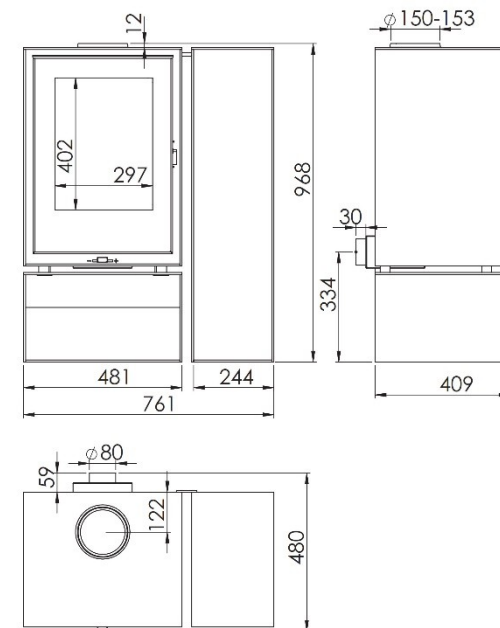

FICUS EN

FICUS SIDE STORE EcoDesign

KUNST

EAN 8426964230611
REF. KUNST 23061

MEASURES

DIMENSIONS H x W x D	968x761x480 mm
GROSS WEIGHT	160 kg
FIREWOOD ENTRANCE	297x402 mm
SMOKE FLUE	Ø 150-153 mm Vertical
Minimum distance to combustible materials:	
Side	40 cm
Rear wall	10 cm
Front	100 cm

CHARACTERISTICS

CAST IRON GRILL	
NOMINAL HEAT OUTPUT	7,5 KW
EFFICIENCY	80,7 %
CO EMISSIONS	0,10 %
HEAT REISTANT PAINT	800°C
CERAMIC GLASS HEAT RESISTANCE	750°C

EXTERNAL AIR INTAKE

DOUBLE STEEL BODY SHEET 6 + 3 MM

VERMICULITE LINING

PRINTED GLASSS

WOOD LOGS UP TO 40 CM

230 m³

HEATING VOLUME

CLEAN GLASS SISTEM

TRIPLE COMBUSTION

A+