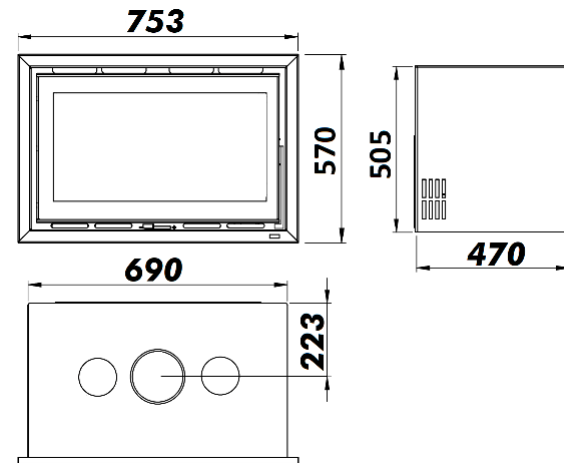

## MEASURES

DIMENSIONS H x W x D	<b>570x753x470mm</b>
GROSS WEIGHT	<b>105 kg</b>
FIREWOOD ENTRANCE	<b>549x329 mm</b>
SMOKE FLUE	<b>Ø 150-153 mm</b> Vertical
Minimum distance to combustible materials:	
Side	<b>80 cm</b>
Rear wall	<b>80 cm</b>
Front	<b>80 cm</b>

**DOUBLE STEEL BODY SHEET 4 + 3 MM**

**VERMICULITE LINING**

**PRINTED GLASS**

**WOOD LOGS UP TO 50 CM**

**210 m<sup>3</sup>**

HEATING VOLUME

CLEAN GLASS SYSTEM

TRIPLE COMBUSTIÓN