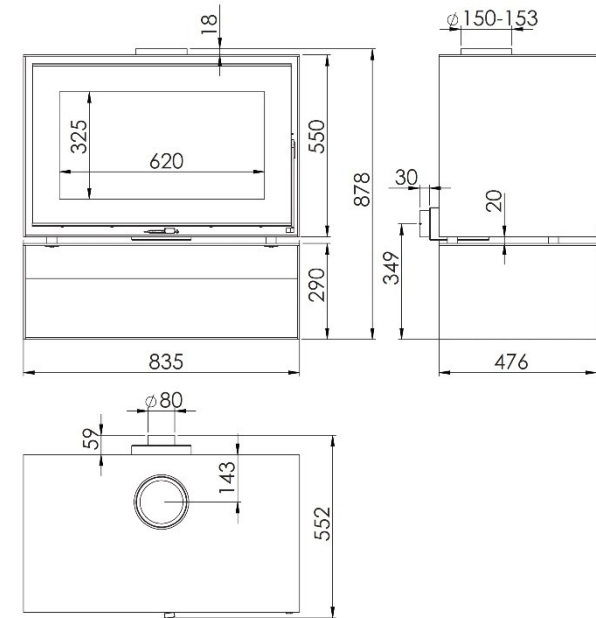

QUERCUS STORE EcoDesign

EAN 8426964230215
REF. QUERCUS 23021

MEASURES

DIMENSIONS HxWxD	878x835x552 mm
GROSS/NET WEIGHT	232 kg
FIREWOOD ENTRANCE	620x325 mm
SMOKE FLUE	Ø 150-153 mm Top
MINIMUM COMBUSTIBLE DISTANCE:	
Side 40 cm - Rear 10 cm - Front 110 cm	

CHARACTERISTICS

CAST IRON GRILL	
NOMINAL HEAT OUTPUT	7 KW
EFFICIENCY	80,7 %
CO EMISSIONS	0,10 %
HEAT REISTANT PAINT	800°C
CERAMIC GLASS HEAT RESISTANCE	750°C

EXTERNAL AIR INTAKE

DOUBLE STEEL BODY SHEET 6 + 3 MM

VERMICULITE LINING

PRINTED GLASS

WOOD LOGS UP TO 60 CM

210 m³ HEATING VOLUME

CLEAN GLASS SYSTEM

TRIPLE COMBUSTION

A+