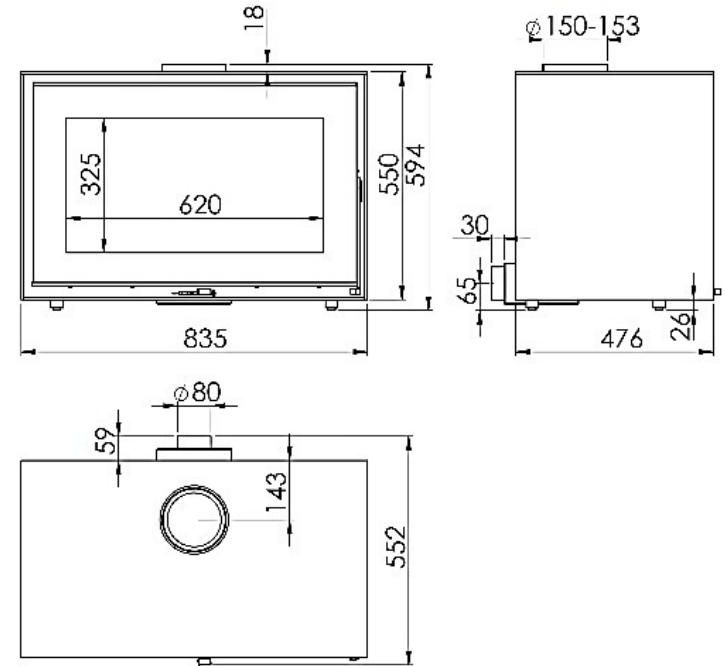

QUERCUS EcoDesign

EAN 8426964230208
REF. QUERCUS 23020

MEASURES

DIMENSIONS HxWxD	594x835x552 mm
GROSS/NET WEIGHT	177 kg
FIREWOOD ENTRANCE	620x325 mm
SMOKE FLUE	Ø 150-153 mm Top
MINIMUM COMBUSTIBLE DISTANCE:	
Side	40 cm
Rear	10 cm
Front	110 cm

CHARACTERISTICS

CAST IRON GRILL	
NOMINAL HEAT OUTPUT	7 kW
EFFICIENCY	80,7 %
CO EMISSIONS	0,10 %
HEAT REISTANT PAINT	800°C
CERAMIC GLASS HEAT RESISTANCE	750°C

EXTERNAL AIR INTAKE

DOUBLE STEEL BODY SHEET 6 + 3 MM

VERMICULITE LINING

PRINTED GLASS

WOOD LOGS UP TO 60 CM

210 m³ HEATING VOLUME

CLEAN GLASS SYSTEM

TRIPLE COMBUSTION

A+