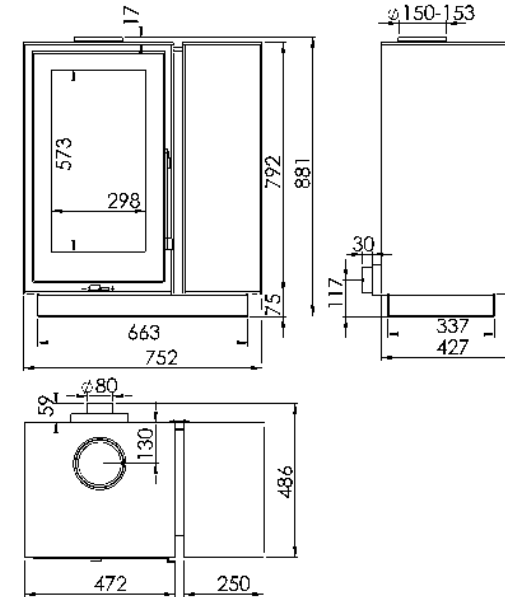

WILLOW EN

WILLOW STORE EcoDesign

EAN 8426964230529
REF. KUNST 23052

MEASURES

DIMENSIONS H x W x D	881x752x486 mm
GROSS WEIGHT	191 kg
FIREWOOD ENTRANCE	298x573 mm
SMOKE FLUE	Ø 150-153 mm
Minimum distance to combustible materials:	Vertical
Side	20 cm
Rear wall	10 cm
Front	100 cm

CHARACTERISTICS

CAST IRON GRILL	
NOMINAL HEAT OUTPUT	8 KW
EFFICIENCY	78 %
CO EMISSIONS	0,10%
HEAT RESISTANT PAINT	800°C
CERAMIC GLASS HEAT RESISTANCE	750°C

-  **EXTERNAL AIR INTAKE**
-  **DOUBLE STEEL BODY SHEET 6 + 3 MM**
-  **VERMICULITE LINING**
-  **PRINTED GLASS**
-  **WOOD LOGS UP TO 50 CM**
-  **240 m³** HEATING VOLUME
-  **CLEAN GLASS SYSTEM**
-  **DOUBLE COMBUSTION**