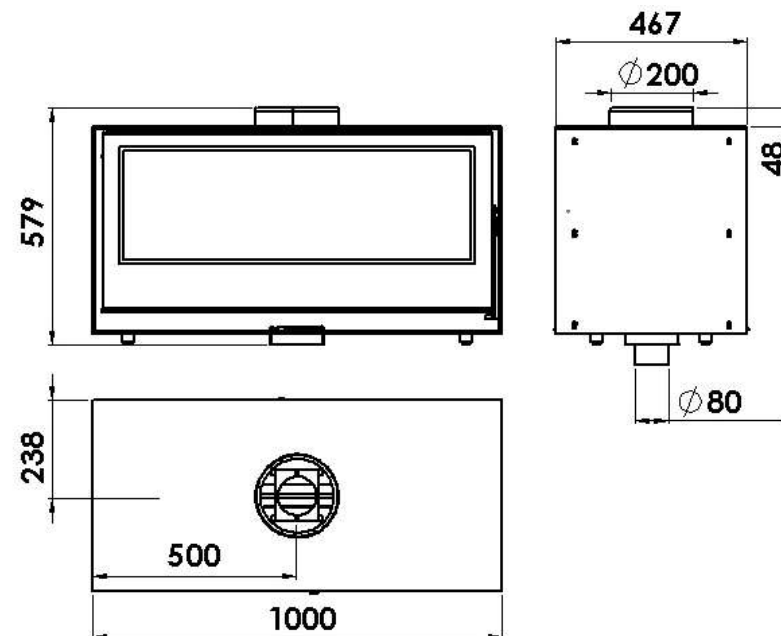

VISTA EcoDesign

REF. 23105

MEASURES

DIMENSIONS H x W x D	579x1000x467 mm
GROSS/NET WEIGHT	175 kg
FIREWOOD ENTRANCE	870x300 mm
SMOKE FLUE	Ø 200 mm Vertical

CHARACTERISTICS

DOUBLE CAST IRON GRILL	
TWO-SIDED PANORAMIC VISION	
NOMINAL HEAT OUTPUT	9,3 KW
EFFICIENCY	80,3 %
CO EMISSIONS	0,10 %
HEAT RESISTANT PAINT	800°C
CERAMIC GLASS HEAT RESISTANCE	750°C

EXTERNAL AIR INTAKE

DOUBLE COMBUSTION

WOOD LOGS UP TO 90 CM

INTERIOR LINED IN VERMICULITE

280 m³ HEATING VOLUME

PRINTED GLASS

CLEAN GLASS SYSTEM

DOUBLE STEEL BODY SHEET OF 6+3 MM